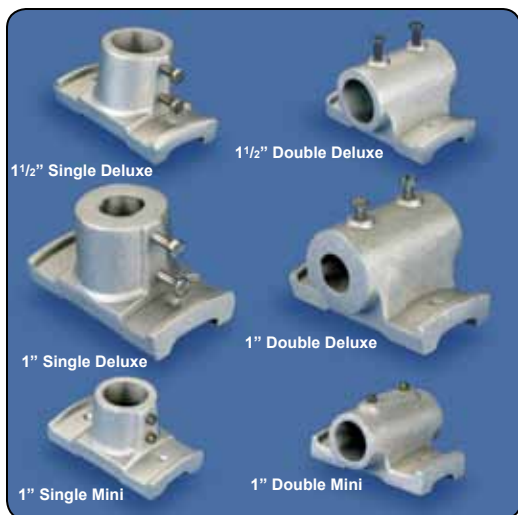

ITEM #	POLE SIZE	LBS.	PRICED PER U-BOLT			
			1-12	13-24	25-49	50+
310030	4" SQUARE	.45	\$10.50	\$9.50	\$8.90	\$8.40
310031	5" SQUARE	.55	11.60	10.50	10.00	9.50
310032	6" SQUARE	.65	12.60	11.60	11.00	10.50

ORNAMENT ADAPTER

This aluminum adapter must be installed at the factory & will accept any ornament with a spindle threading of 1/2"-13NC. Priced per adapter.

ITEM #	PRICE	LBS.
310041	\$40.00	.15

BRACKETS, HOLDERS & ACCESSORIES

BRACKETS FOR DELUXE BANNER ARM SETS

WITH 2 STAINLESS STEEL STRAPS PER BRACKET

ITEM #	FOR POLE DIA.	STYLE	LBS.	PRICED PER BRACKET			
				1-12	13-24	25-49	50+
310028	1 1/2"	SINGLE DELUXE	1.0	\$32.00	\$30.00	\$29.00	\$27.00
310029	1 1/2"	DOUBLE DELUXE	1.3	34.00	33.00	32.00	29.00
310143	1"	SINGLE DELUXE	1.3	31.00	30.00	29.00	27.00
310144	1"	DOUBLE DELUXE	1.6	42.00	41.00	40.00	38.00
310138	1"	SINGLE MINI	.33	22.00	21.50	21.00	19.00
310139	1"	DOUBLE MINI	.49	24.00	23.50	23.00	21.00